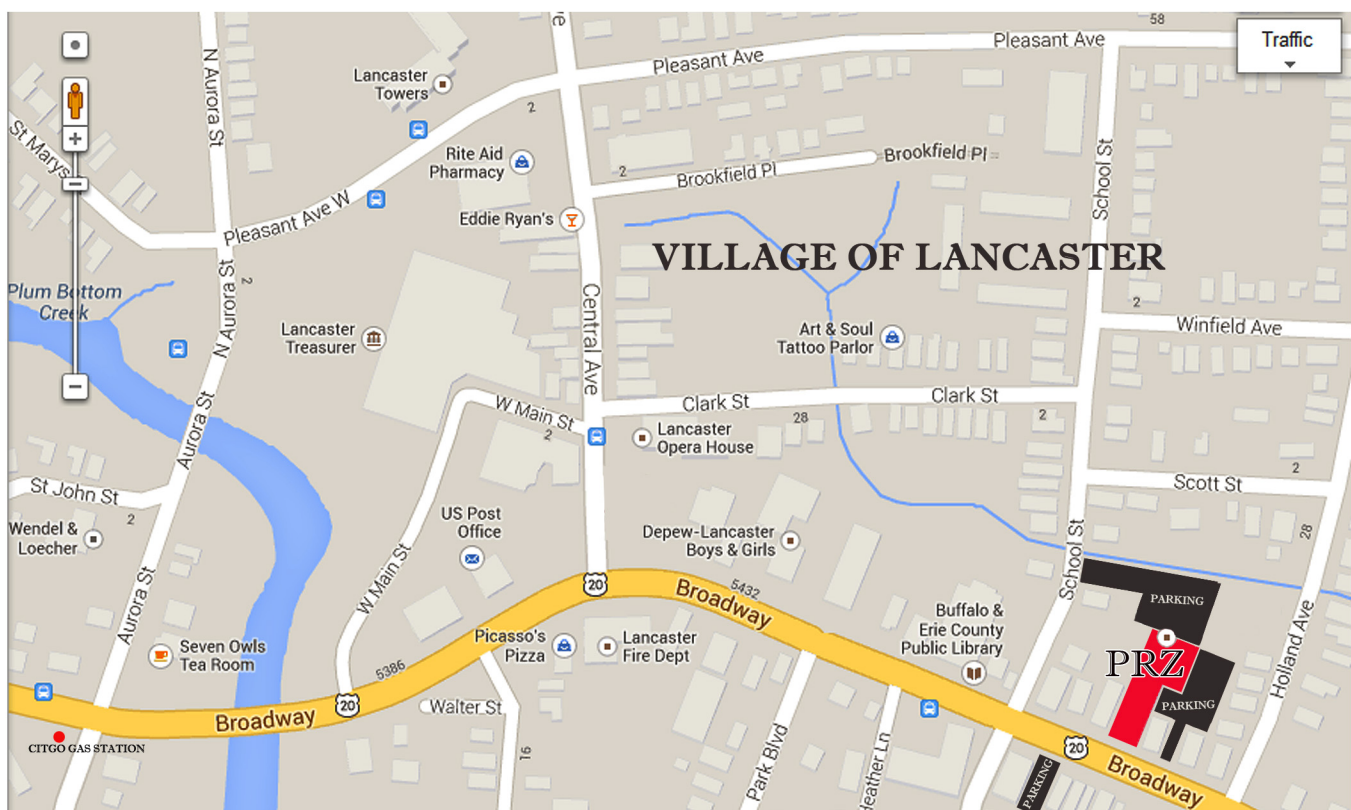

DIRECTIONS FROM INTERSTATE 90 (EAST OR WEST)

5490 BROADWAY STREET, LANCASTER, NY 14086

TAKE I-90 TO EXIT 49
FOR NY-78, DEPEW/LOCKPORT

AFTER TOLLS,
TURN RIGHT ONTO NY-78
TRANSIT ROAD

TURN LEFT ONTO
PLEASANT VIEW DRIVE

TURN RIGHT ONTO
CENTRAL AVENUE

TURN LEFT ONTO
BROADWAY STREET

PRZ TECHNOLOGIES IS ON THE
LEFT-HAND SIDE BETWEEN
SCHOOL STREET AND HOLLAND AVE.
YOU MAY PARK IN LOT OFF OF
SCHOOL STREET. IF NO PARKING IS
AVAILABLE, YOU MAY USE OUR SIDE
LOT NEXT DOOR ON BROADWAY, OR
ACROSS THE STREET AT POTTER'S
HOUSE (SEE MAP BELOW)

- ↶ TURN LEFT ONTO BROADWAY 1.6 MI
i PRZ will be on the left

○ 5490 Broadway Street
Lancaster, NY 14086

**YOU MAY PARK IN LOT OFF OF SCHOOL STREET. IF NO PARKING IS
AVAILABLE, YOU MAY USE OUR SIDE LOT NEXT DOOR ON BROADWAY,
OR ACROSS THE STREET AT POTTER'S HOUSE
(SEE MAP BELOW)**

AREA RESTAURANTS

Applebee's

4967 Transit Road Depew, NY 14043 (716) 681-4888
 Consistant, reliable menu, good service

Broadway Deli

5430 Broadway Lancaster, NY 14086 (716) 681-3100
 Soups, sandwiches, salads, daily specials, eat in, or take out