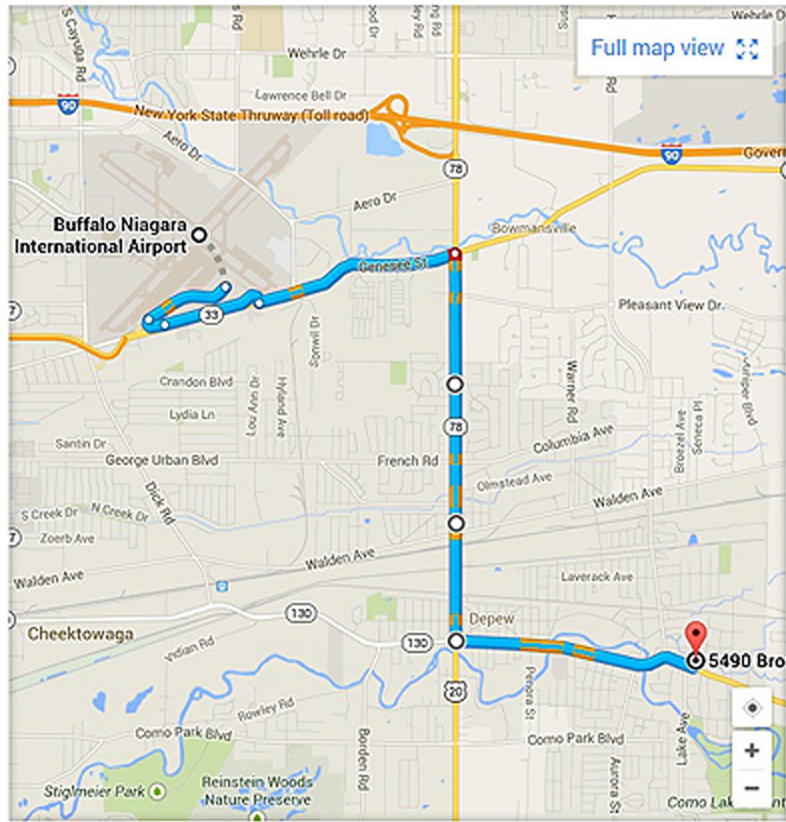

DIRECTIONS FROM INTERSTATE 90 (EAST OR WEST)

5490 BROADWAY STREET, LANCASTER, NY 14086

TAKE I-90 TO EXIT 49
FOR NY-78, DEPEW/LOCKPORT

AFTER TOLLS,
TURN RIGHT ONTO NY-78
TRANSIT ROAD

TURN LEFT ONTO
PLEASANT VIEW DRIVE

TURN RIGHT ONTO
CENTRAL AVENUE

TURN LEFT ONTO
BROADWAY STREET

PRZ TECHNOLOGIES IS ON THE
LEFT-HAND SIDE BETWEEN
SCHOOL STREET AND HOLLAND AVE.
YOU MAY PARK IN LOT OFF OF
SCHOOL STREET. IF NO PARKING IS
AVAILABLE, YOU MAY USE OUR SIDE
LOT NEXT DOOR ON BROADWAY, OR
ACROSS THE STREET AT POTTER'S
HOUSE (SEE MAP BELOW)

DIRECTIONS TO PRZ FROM BUFFALO NIAGARA AIRPORT

○ Buffalo Niagara International Airport
4200 Genesee St, Buffalo, NY 14225

- ↶ TURN LEFT ONTO GENESEE STREET 1.3 MI

- ↷ TURN RIGHT ONTO NY-78/S TRANSIT RD 2.5 MI

- ↶ TURN LEFT ONTO BROADWAY 1.6 MI
i PRZ will be on the left

○ 5490 Broadway Street
Lancaster, NY 14086

**YOU MAY PARK IN LOT OFF OF SCHOOL STREET. IF NO PARKING IS
AVAILABLE, YOU MAY USE OUR SIDE LOT NEXT DOOR ON BROADWAY,
OR ACROSS THE STREET AT POTTER'S HOUSE
(SEE MAP BELOW)**