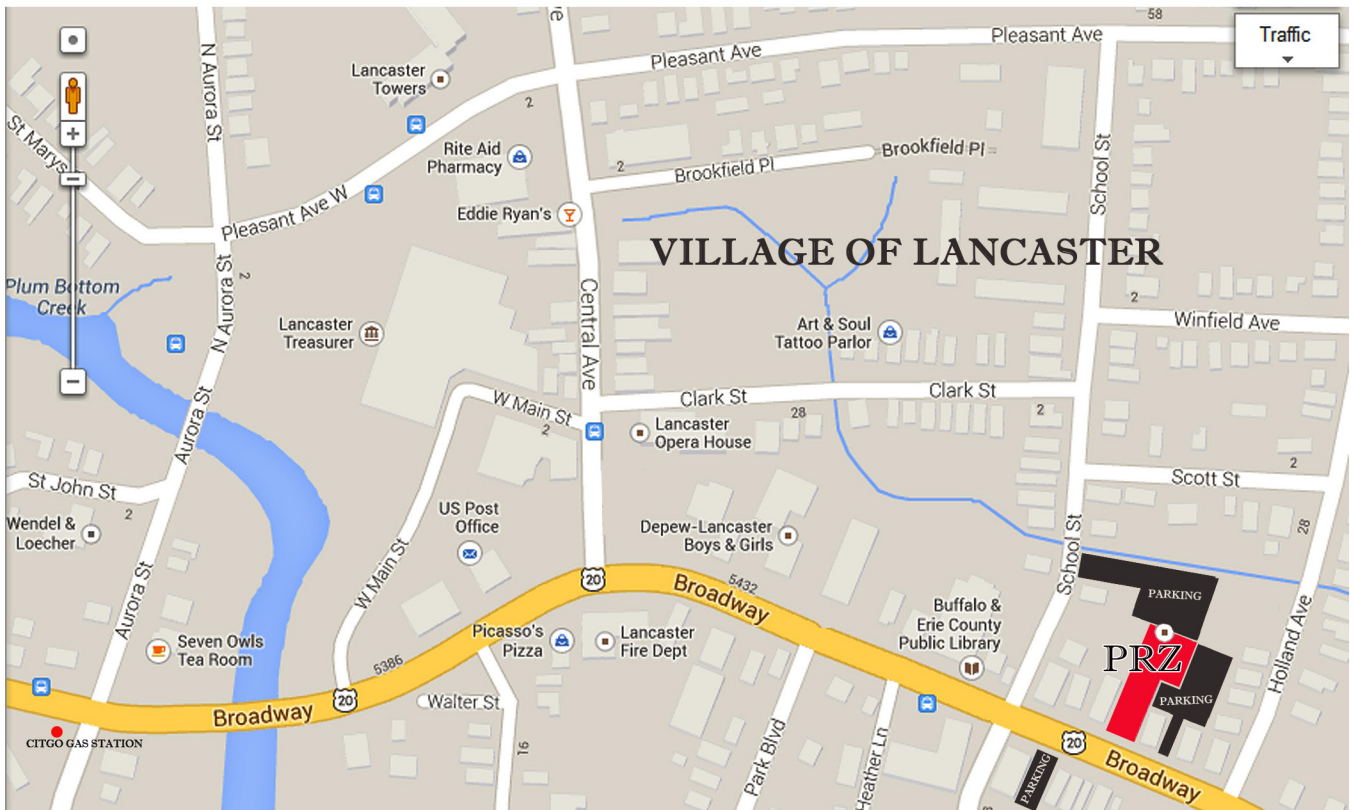

DIRECTIONS FROM INTERSTATE 90 (EAST OR WEST)

5490 BROADWAY STREET, LANCASTER, NY 14086

TAKE I-90 TO EXIT 49
FOR NY-78, DEPEW/LOCKPORT

AFTER TOLLS,
TURN RIGHT ONTO NY-78
TRANSIT ROAD

TURN LEFT ONTO
PLEASANT VIEW DRIVE

TURN RIGHT ONTO
CENTRAL AVENUE

TURN LEFT ONTO
BROADWAY STREET

PRZ TECHNOLOGIES IS ON THE
LEFT-HAND SIDE BETWEEN
SCHOOL STREET AND HOLLAND AVE.
YOU MAY PARK IN LOT OFF OF
SCHOOL STREET. IF NO PARKING IS
AVAILABLE, YOU MAY USE OUR SIDE
LOT NEXT DOOR ON BROADWAY, OR
ACROSS THE STREET AT POTTER'S
HOUSE (SEE MAP BELOW)

DIRECTIONS TO PRZ FROM BUFFALO NIAGARA AIRPORT

○ Buffalo Niagara International Airport
4200 Genesee St, Buffalo, NY 14225

- ↶ TURN LEFT ONTO GENESEE STREET 1.3 MI

- ↷ TURN RIGHT ONTO NY-78/S TRANSIT RD 2.5 MI

- ↶ TURN LEFT ONTO BROADWAY 1.6 MI
i PRZ will be on the left

○ 5490 Broadway Street
Lancaster, NY 14086

**YOU MAY PARK IN LOT OFF OF SCHOOL STREET. IF NO PARKING IS
AVAILABLE, YOU MAY USE OUR SIDE LOT NEXT DOOR ON BROADWAY,
OR ACROSS THE STREET AT POTTER'S HOUSE
(SEE MAP BELOW)**