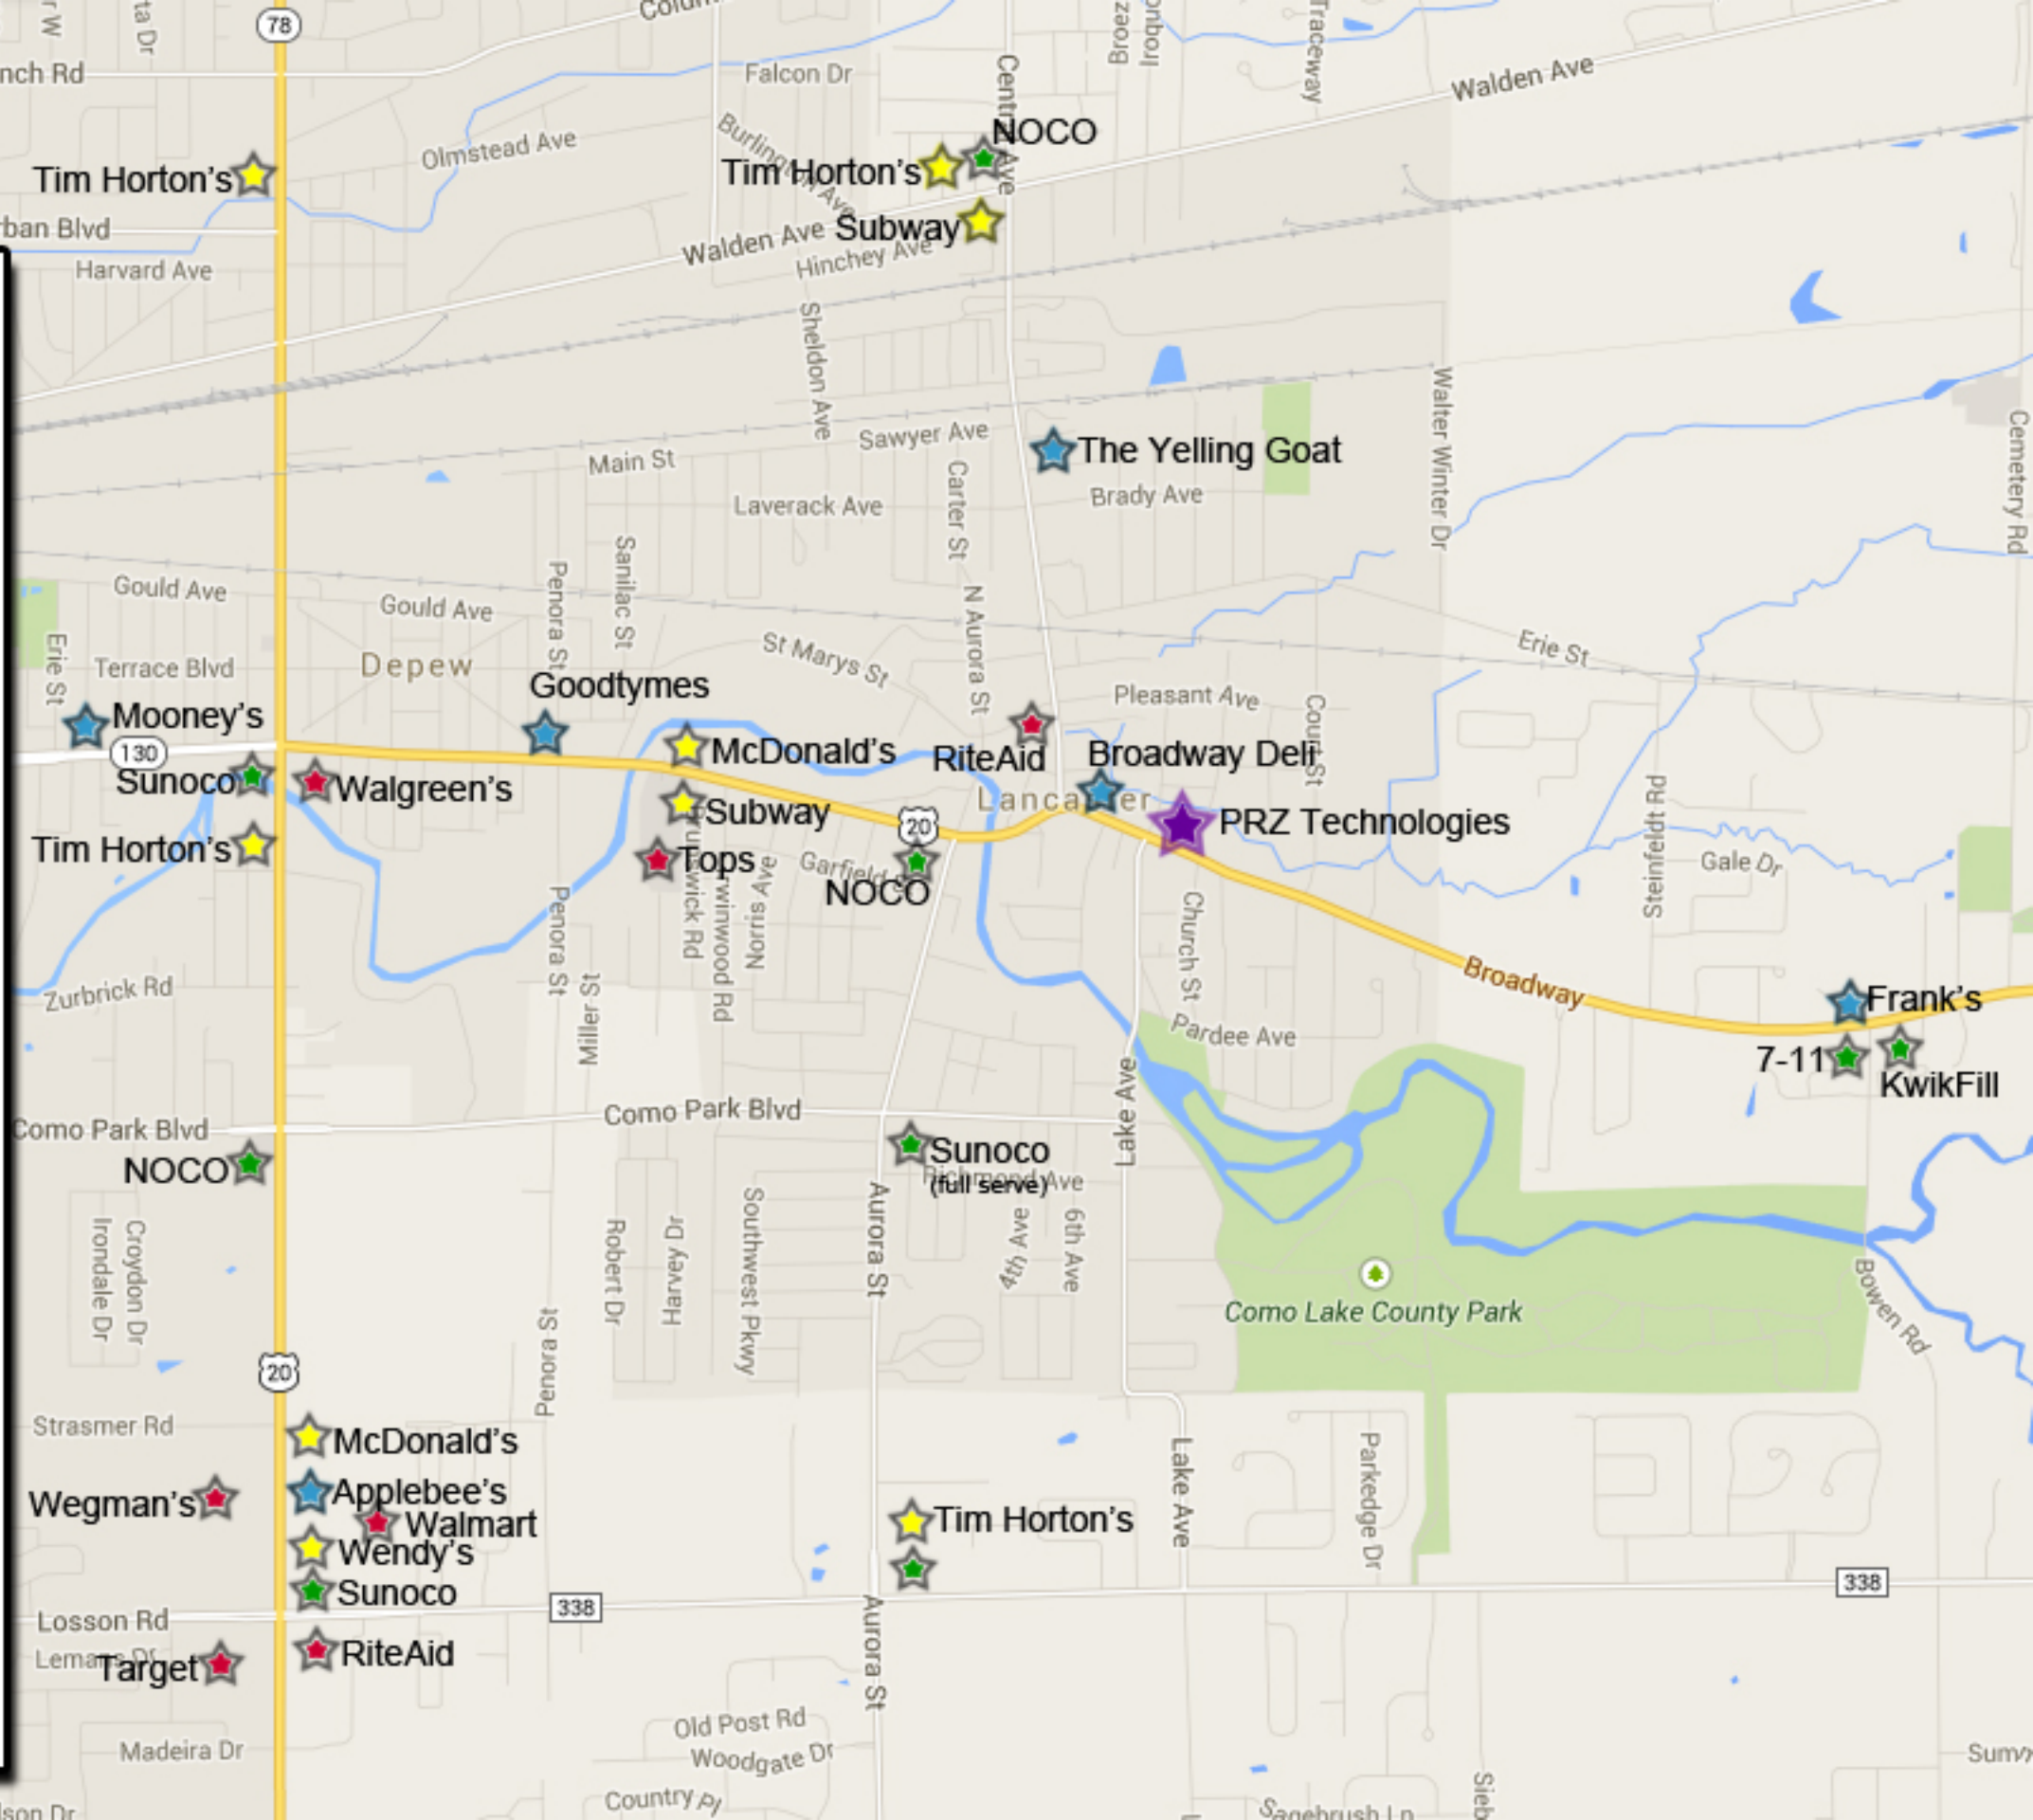

LANCASTER/DEPEW MAP

LEGEND

- Gas Station
- Grocery & Pharmacies
- Fast Food
- Restaurant & Bar

AREA RESTAURANTS

Applebee's

4967 Transit Road Depew, NY 14043 (716) 681-4888
Consistant, reliable menu, good service

Broadway Deli

5430 Broadway Lancaster, NY 14086 (716) 681-3100
Soups, sandwiches, salads, daily specials, eat in, or take out

Frank's Grille

5820 Broadway Lancaster, NY 14086 (716) 681-3440
Good pub food, beef on weck, daily specials, full bar

Good Tymes South

114 Bloomfield Ave @ B'way, Depew, NY 14043 (716) 684-5240
Huge burgers, good menu, full bar

Kentucky Greg's Hickory Pit

2186 George Urban Blvd. Depew, NY 14043 (716) 685-6599
Excellent BBQ, smoked on premises - worth the drive

Mooney's Sports Bar

6513 Broadway Depew, NY 14043 (716) 683-3333
Specialty mac & cheese, burgers & sandwiches, full bar

The Yelling Goat

205 Central Avenue Lancaster, NY 14086 (716) 683-0462
Pub food & upscale variations on traditional dishes, full bar

- McDonald's
- Applebee's
- Walmart
- Wendy's
- Sunoco
- RiteAid