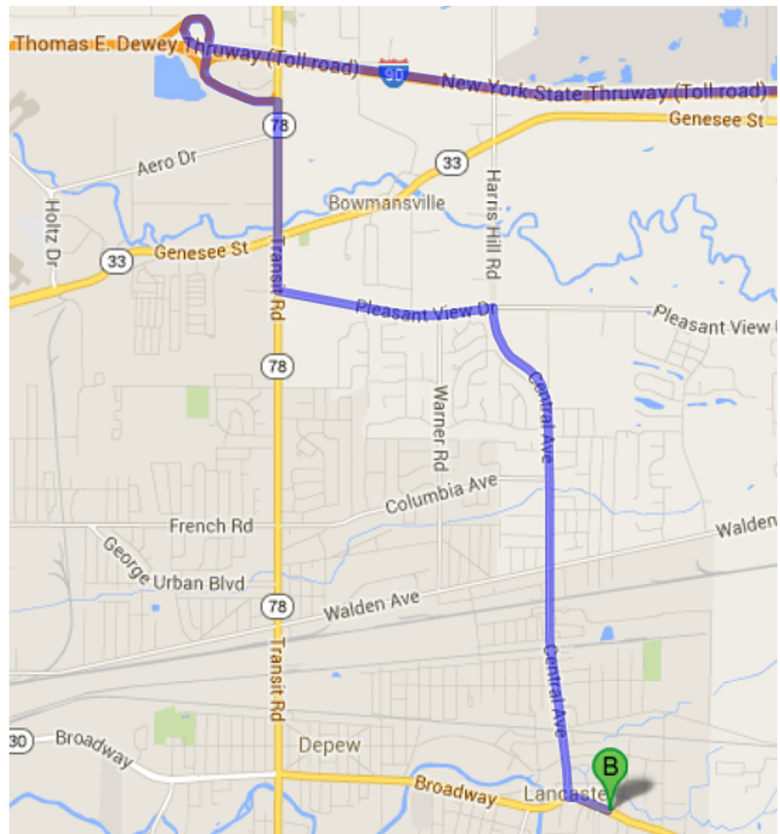

DIRECTIONS FROM INTERSTATE 90 (EAST OR WEST)

5490 BROADWAY STREET, LANCASTER, NY 14086

TAKE I-90 TO EXIT 49
FOR NY-78, DEPEW/LOCKPORT

AFTER TOLLS,
TURN RIGHT ONTO NY-78
TRANSIT ROAD

TURN LEFT ONTO
PLEASANT VIEW DRIVE

TURN RIGHT ONTO
CENTRAL AVENUE

TURN LEFT ONTO
BROADWAY STREET

PRZ TECHNOLOGIES IS ON THE
LEFT-HAND SIDE BETWEEN
SCHOOL STREET AND HOLLAND AVE.
YOU MAY PARK IN LOT OFF OF
SCHOOL STREET. IF NO PARKING IS
AVAILABLE, YOU MAY USE OUR SIDE
LOT NEXT DOOR ON BROADWAY, OR
ACROSS THE STREET AT POTTER'S
HOUSE (SEE MAP BELOW)

DIRECTIONS TO PRZ FROM BUFFALO NIAGARA AIRPORT

○ Buffalo Niagara International Airport
4200 Genesee St, Buffalo, NY 14225

- ↶ TURN LEFT ONTO GENESEE STREET 1.3 MI

- ↷ TURN RIGHT ONTO NY-78/S TRANSIT RD 2.5 MI

- ↶ TURN LEFT ONTO BROADWAY 1.6 MI
i PRZ will be on the left

○ 5490 Broadway Street
Lancaster, NY 14086

**YOU MAY PARK IN LOT OFF OF SCHOOL STREET. IF NO PARKING IS
AVAILABLE, YOU MAY USE OUR SIDE LOT NEXT DOOR ON BROADWAY,
OR ACROSS THE STREET AT POTTER'S HOUSE
(SEE MAP BELOW)**