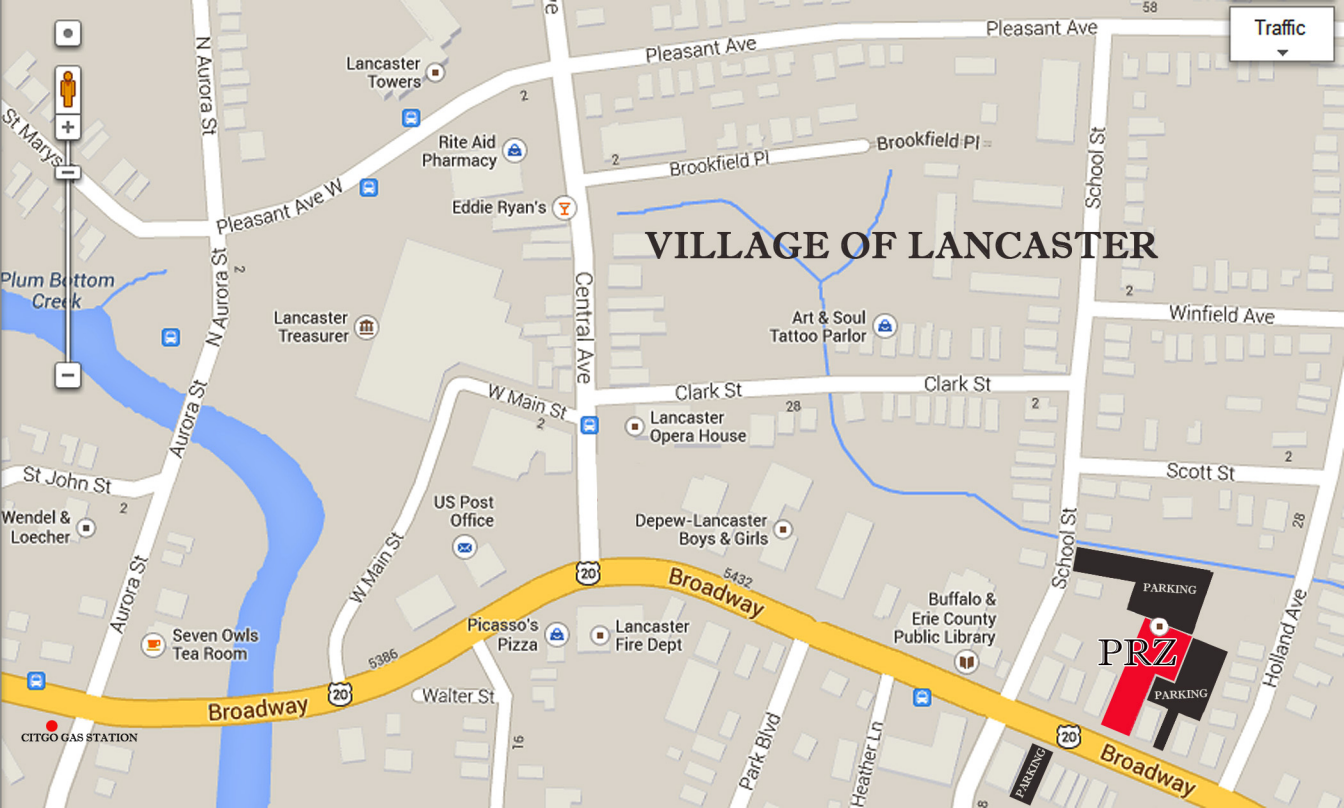

DIRECTIONS FROM INTERSTATE 90 (EAST OR WEST)

5490 BROADWAY STREET, LANCASTER, NY 14086

TAKE I-90 TO EXIT 49
FOR NY-78, DEPEW/LOCKPORT

AFTER TOLLS,
TURN RIGHT ONTO NY-78
TRANSIT ROAD

TURN LEFT ONTO
PLEASANT VIEW DRIVE

The Yelling Goat

205 Central Avenue Lancaster, NY 14086 (716) 683-0462
 Pub food & upscale variations on traditional dishes, full bar

-  McDonald's
-  Applebee's
-  Walmart
-  Wendy's
-  Sunoco
-  RiteAid

Traffic

VILLAGE OF LANCASTER

PARKING
PRZ
PARKING

CITGO GAS STATION

--- BACK PARKING LOT ---

-- SIDE PARKING LOT --

PRZ TECH FACILITY MAP (FIRST FLOOR)

* DENOTES ENTRY/EXIT

↑ TO RECEPTION AREA

--- BROADWAY ---