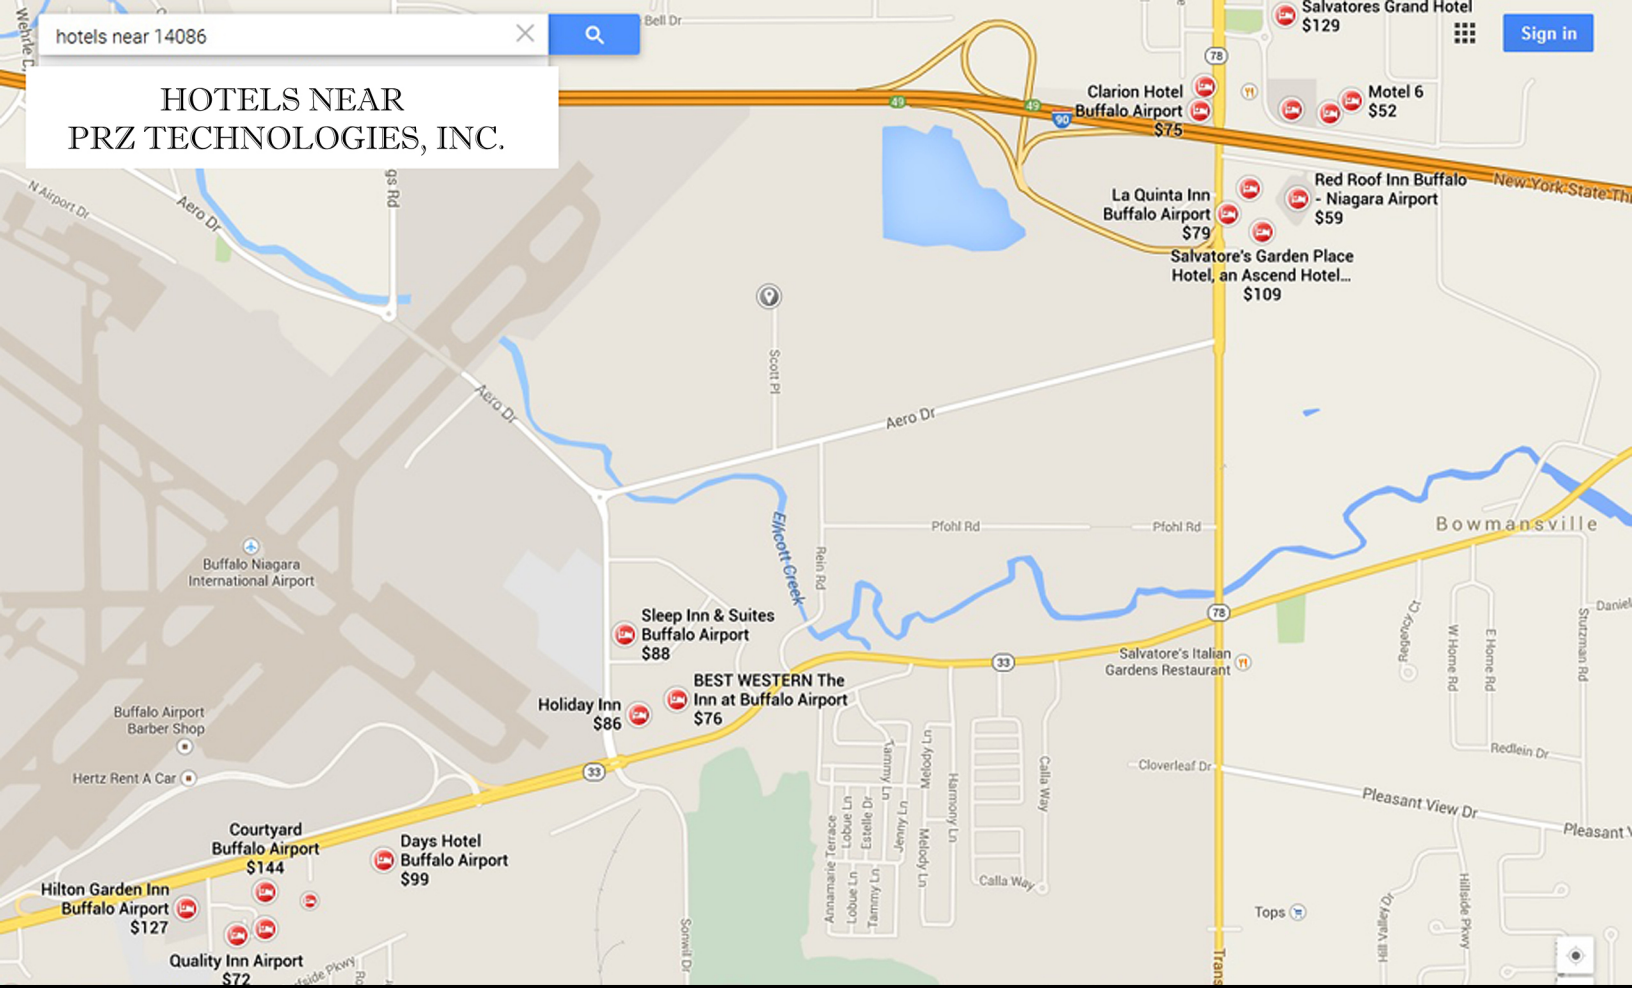

DIRECTIONS FROM INTERSTATE 90 (EAST OR WEST)

5490 BROADWAY STREET, LANCASTER, NY 14086

TAKE I-90 TO EXIT 49
FOR NY-78, DEPEW/LOCKPORT

AFTER TOLLS,
TURN RIGHT ONTO NY-78
TRANSIT ROAD

TURN LEFT ONTO
PLEASANT VIEW DRIVE

DIRECTIONS TO PRZ FROM BUFFALO NIAGARA AIRPORT

○ Buffalo Niagara International Airport
4200 Genesee St, Buffalo, NY 14225

- ↶ TURN LEFT ONTO GENESEE STREET 1.3 MI

- ↷ TURN RIGHT ONTO NY-78/S TRANSIT RD 2.5 MI

- ↶ TURN LEFT ONTO BROADWAY 1.6 MI
i PRZ will be on the left

○ 5490 Broadway Street
Lancaster, NY 14086

**YOU MAY PARK IN LOT OFF OF SCHOOL STREET. IF NO PARKING IS
AVAILABLE, YOU MAY USE OUR SIDE LOT NEXT DOOR ON BROADWAY,
OR ACROSS THE STREET AT POTTER'S HOUSE
(SEE MAP BELOW)**

CLARION HOTEL: 6700 Transit Rd, Buffalo, NY 14221 (716) 634-7500

MOTEL 6: 52 Freeman Rd, Williamsville, NY 14221 (716) 626-1500

LANCASTER/DEPEW MAP

LEGEND

-  Gas Station
-  Grocery & Pharmacies
-  Fast Food
-  Restaurant & Bar